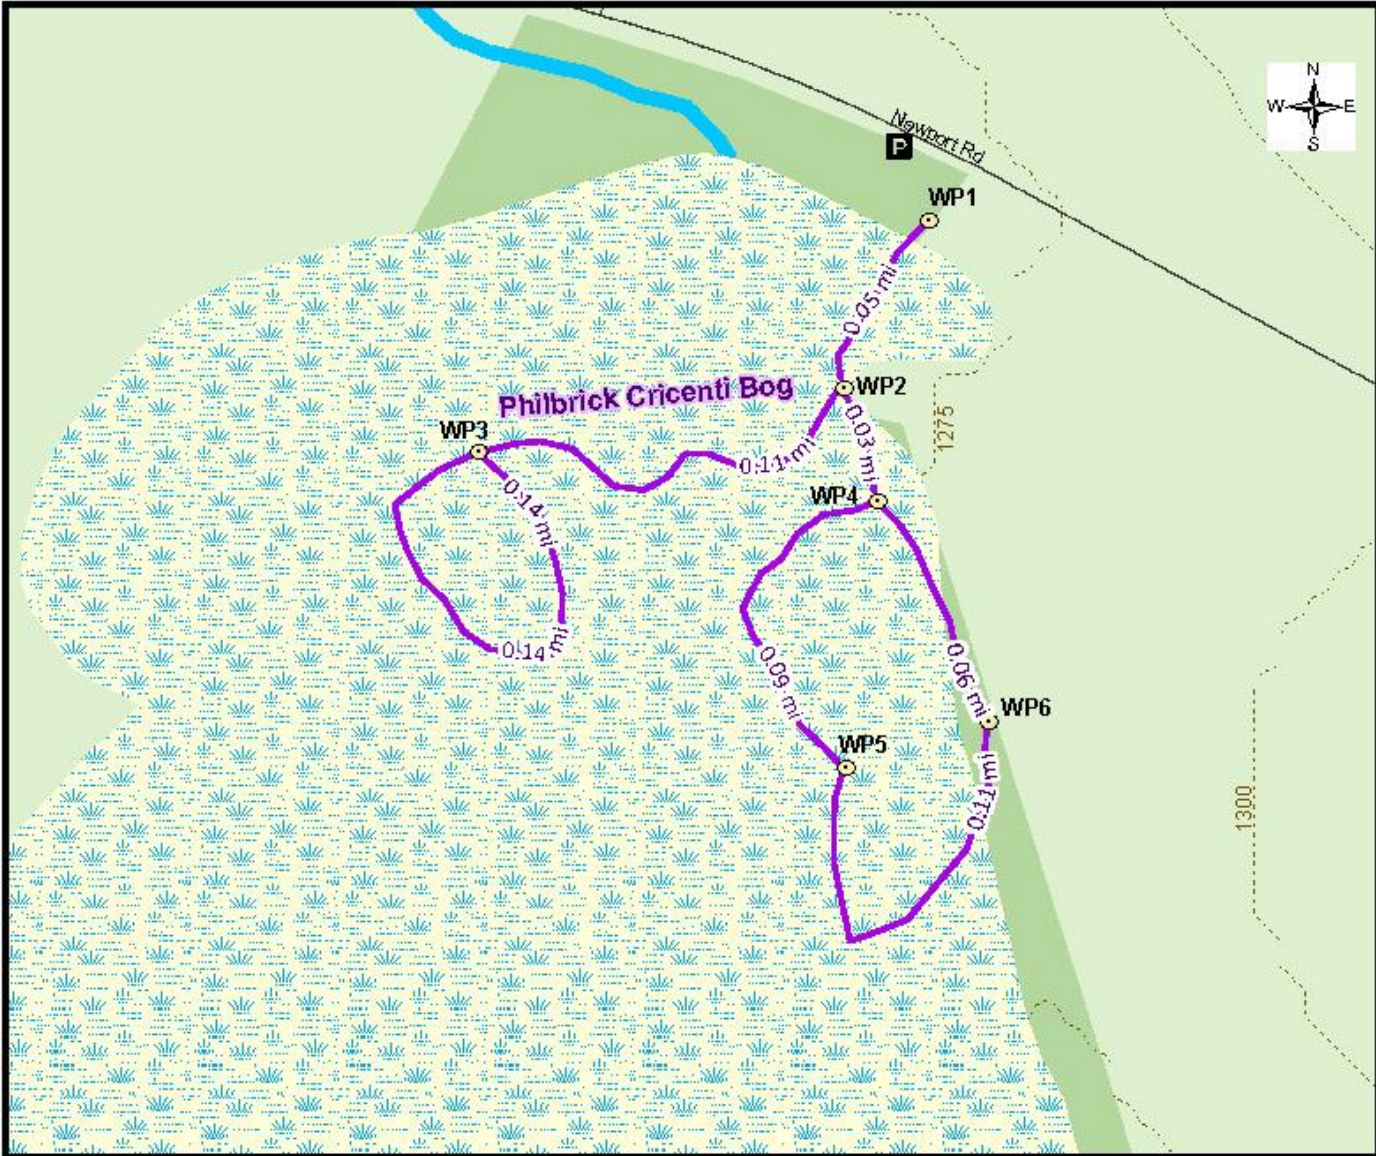

New London Trails

Philbrick Cricenti Bog

This map shows footpaths maintained by the New London Conservation Commission and affiliated organizations. Please keep all trails free of litter and leave all plants and animals undisturbed. For more information visit www.NL-NHCC.com

Map Updated 2019 by UVLSRPC.

Parking	Town Line
Waypoint	Roads
Trail of Interest	Water Features
All Trails	Lakes and Ponds
Sunapee Ragged Kearsarge Greenway	Wetlands
	Contours (25ft)
	Conservation Land

Note: Numbers indicate Waypoint Locations.