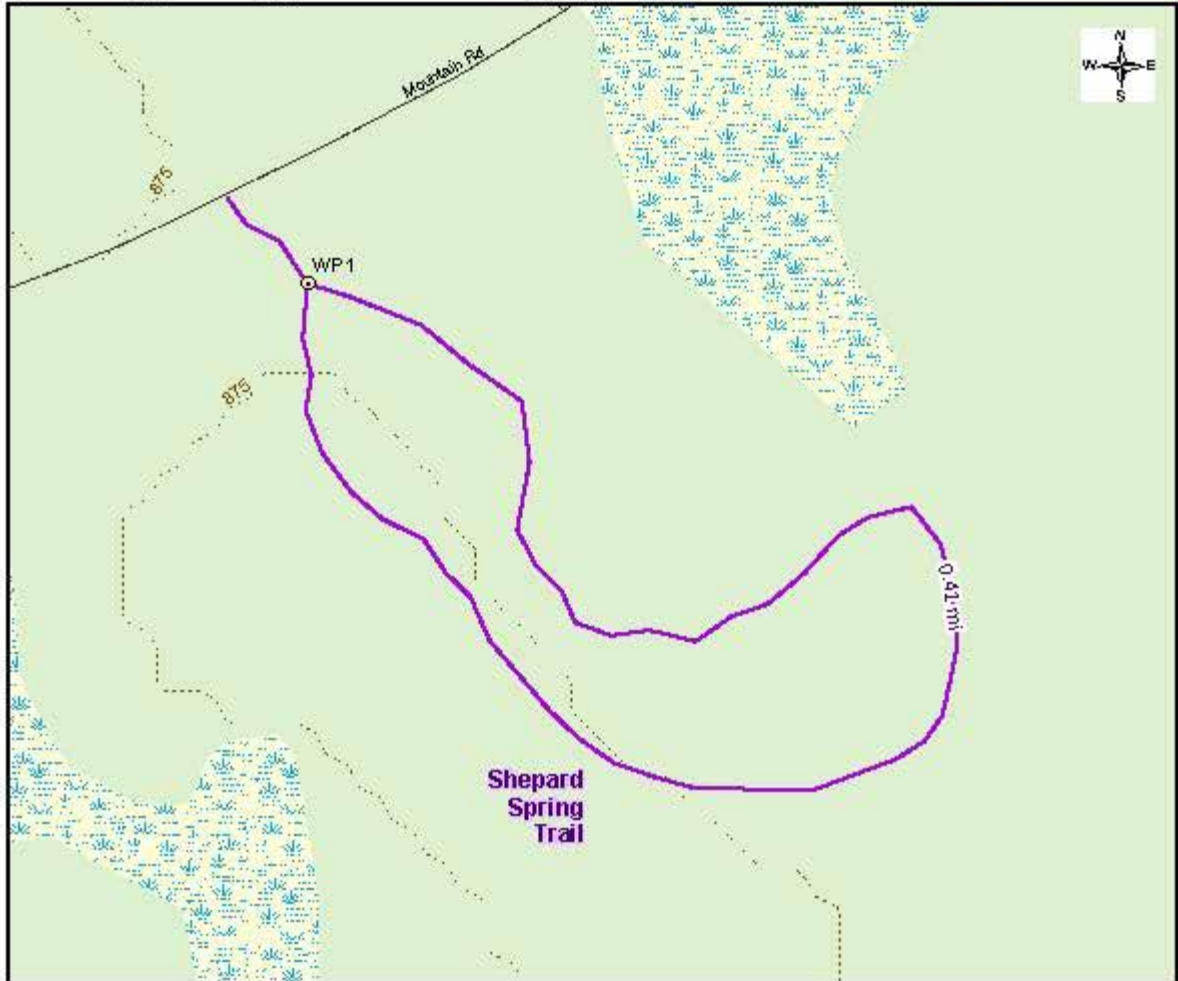

## Shepard Spring Trail

This map shows footpaths maintained by the New London Conservation Commission and affiliated organizations. Please keep all trails free of litter and leave all plants and animals undisturbed. For more information visit [www.NL-NHCC.com](http://www.NL-NHCC.com)

Map Updated 2019 by UVLSRPC.

Parking	Town Line
Waypoint	Roads
Trail of Interest	<b>Water Features</b>
All Trails	Lakes and Ponds
Sunapee Ragged Kearsarge Greenway	Wetlands
	Contours (25ft)
	Conservation Land

Note: Numbers indicate Waypoint Locations.