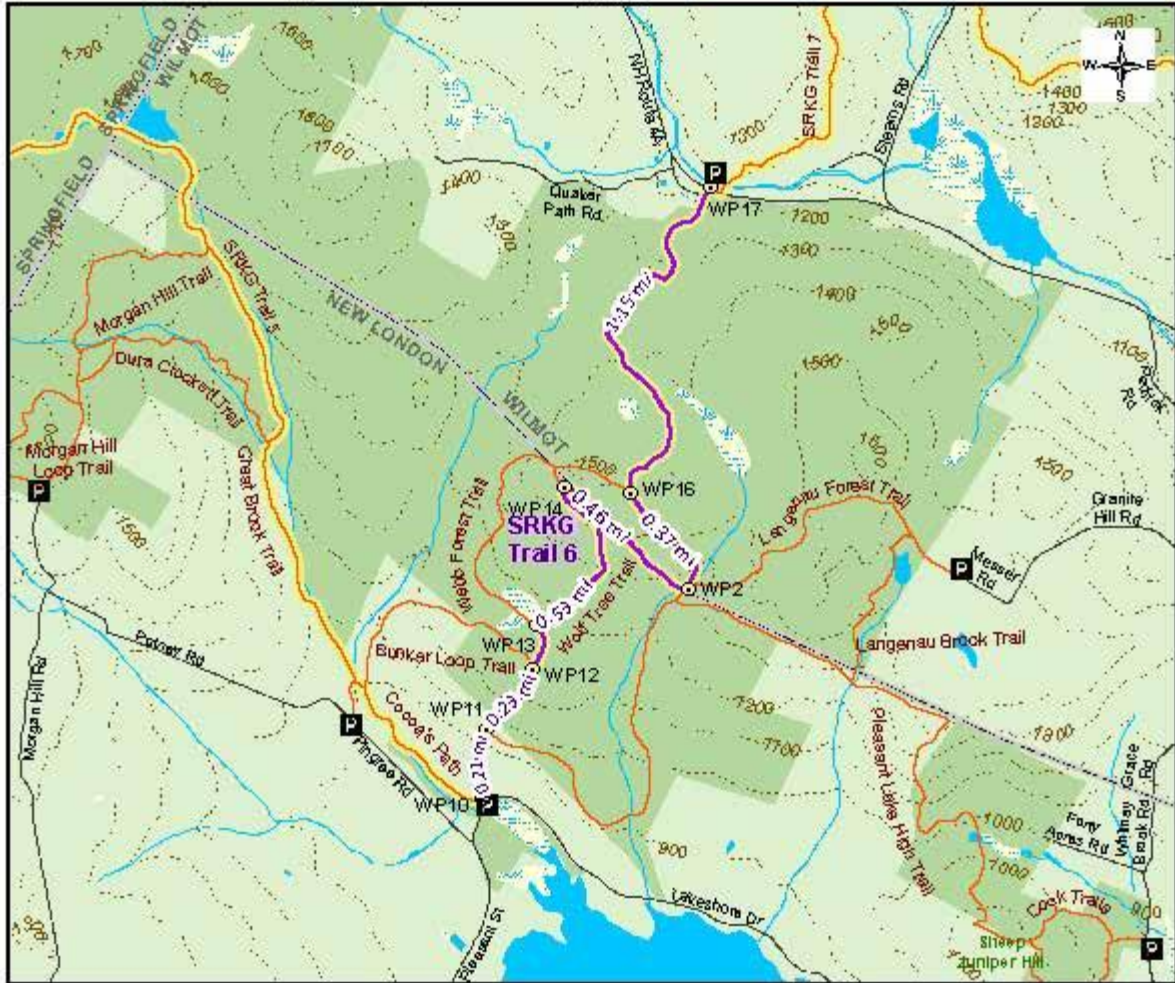

# New London Trails

## SRKG Trail 6

This map shows footpaths maintained by the New London Conservation Commission and affiliated organizations. Please keep all trails free of litter and leave all plants and animals undisturbed. For more information visit [www.NL-NHCC.com](http://www.NL-NHCC.com)

Map Updated 2019 by UVLSRPC.

<b>P</b> Parking	Town Line
Waypoint	Roads
Trail of Interest	<b>Water Features</b>
All Trails	Lakes and Ponds
Sunapee Ragged Kearsarge Greenway	Wetlands
	Contours (100 ft)
	Conservation Land

Note: Numbers indicate Waypoint Locations.