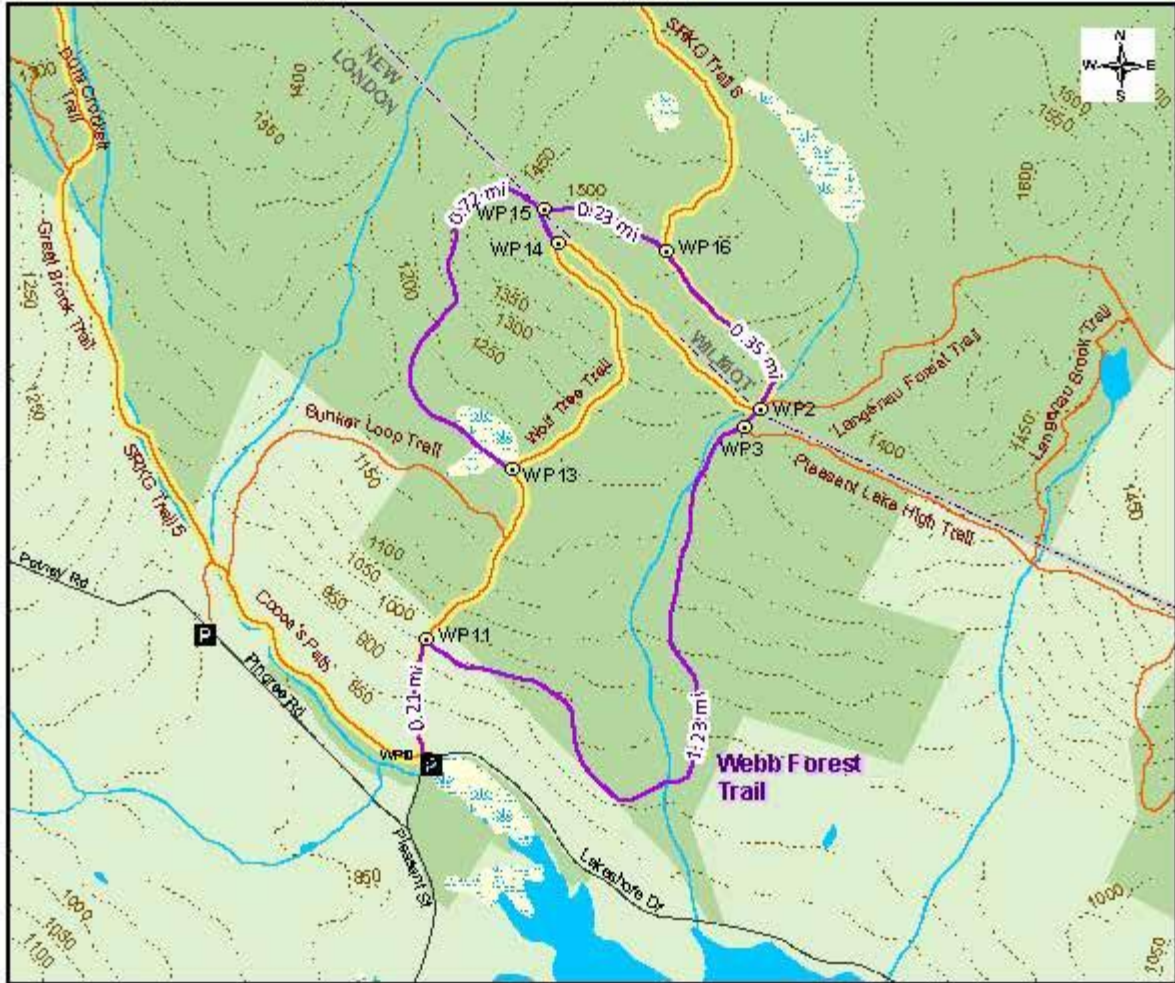

New London Trails

Webb Forest Trail

This map shows footpaths maintained by the New London Conservation Commission and affiliated organizations. Please keep all trails free of litter and leave all plants and animals undisturbed. For more information visit www.NL-NHCC.com

Map Updated 2019 by UVLSRPC.

Parking	Town Line
Waypoint	Roads
Trail of Interest	Water Features
All Trails	Lakes and Ponds
Sunapee Ragged Kearsarge Greenway	Wetlands
	Contours (50 ft)
	Conservation Land

Note: Numbers indicate Waypoint Locations.