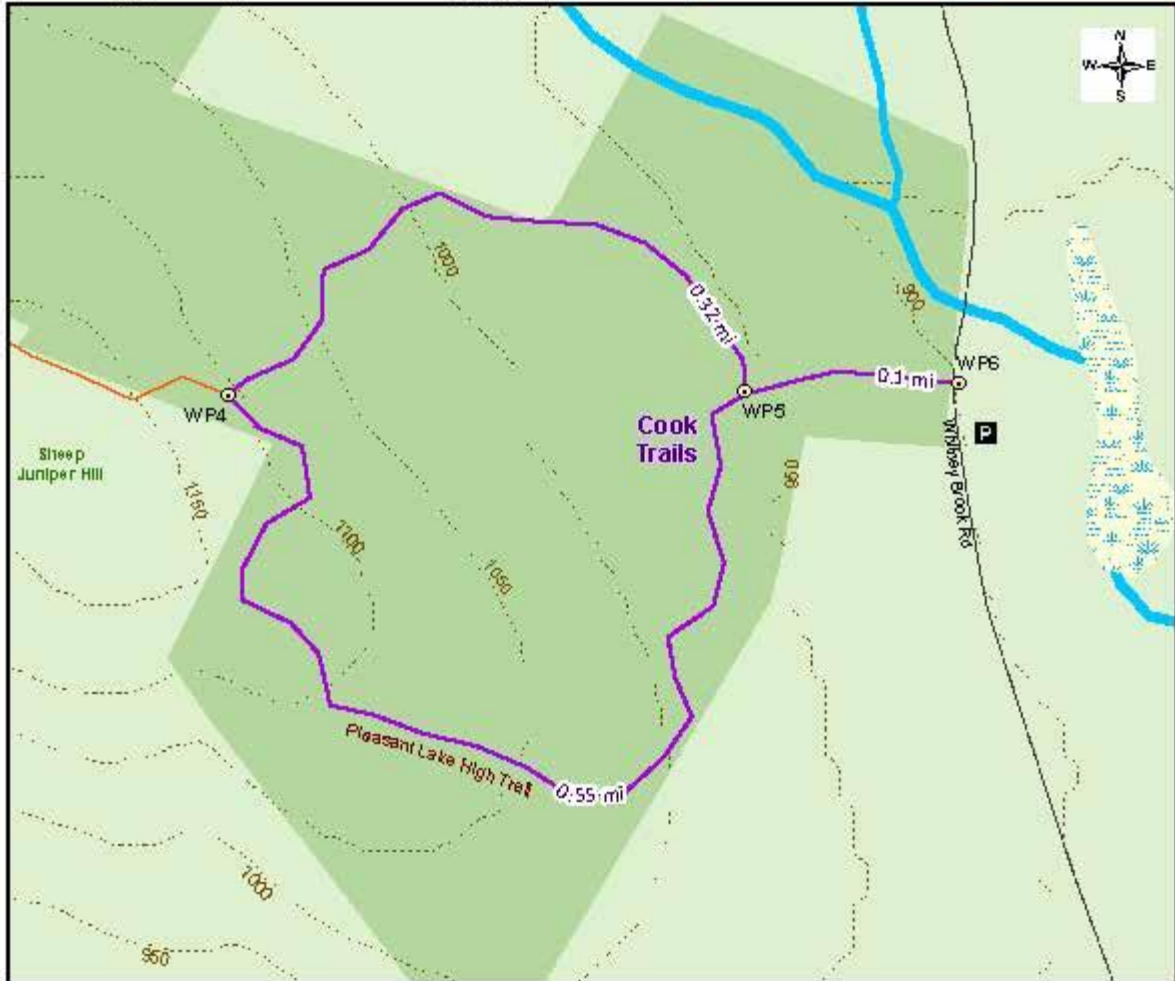

New London Trails

Cook Trails

This map shows footpaths maintained by the New London Conservation Commission and affiliated organizations. Please keep all trails free of litter and leave all plants and animals undisturbed. For more information visit www.NL-NHCC.com

Map Updated 2019 by UVLSRPC.

P Parking	Town Line
Waypoint	Roads
Trail of Interest	Water Features
All Trails	Lakes and Ponds
Sunapee Ragged Kearsarge Greenway	Wetlands
	Contours (50 ft)
	Conservation Land

Note: Numbers indicate Waypoint Locations.